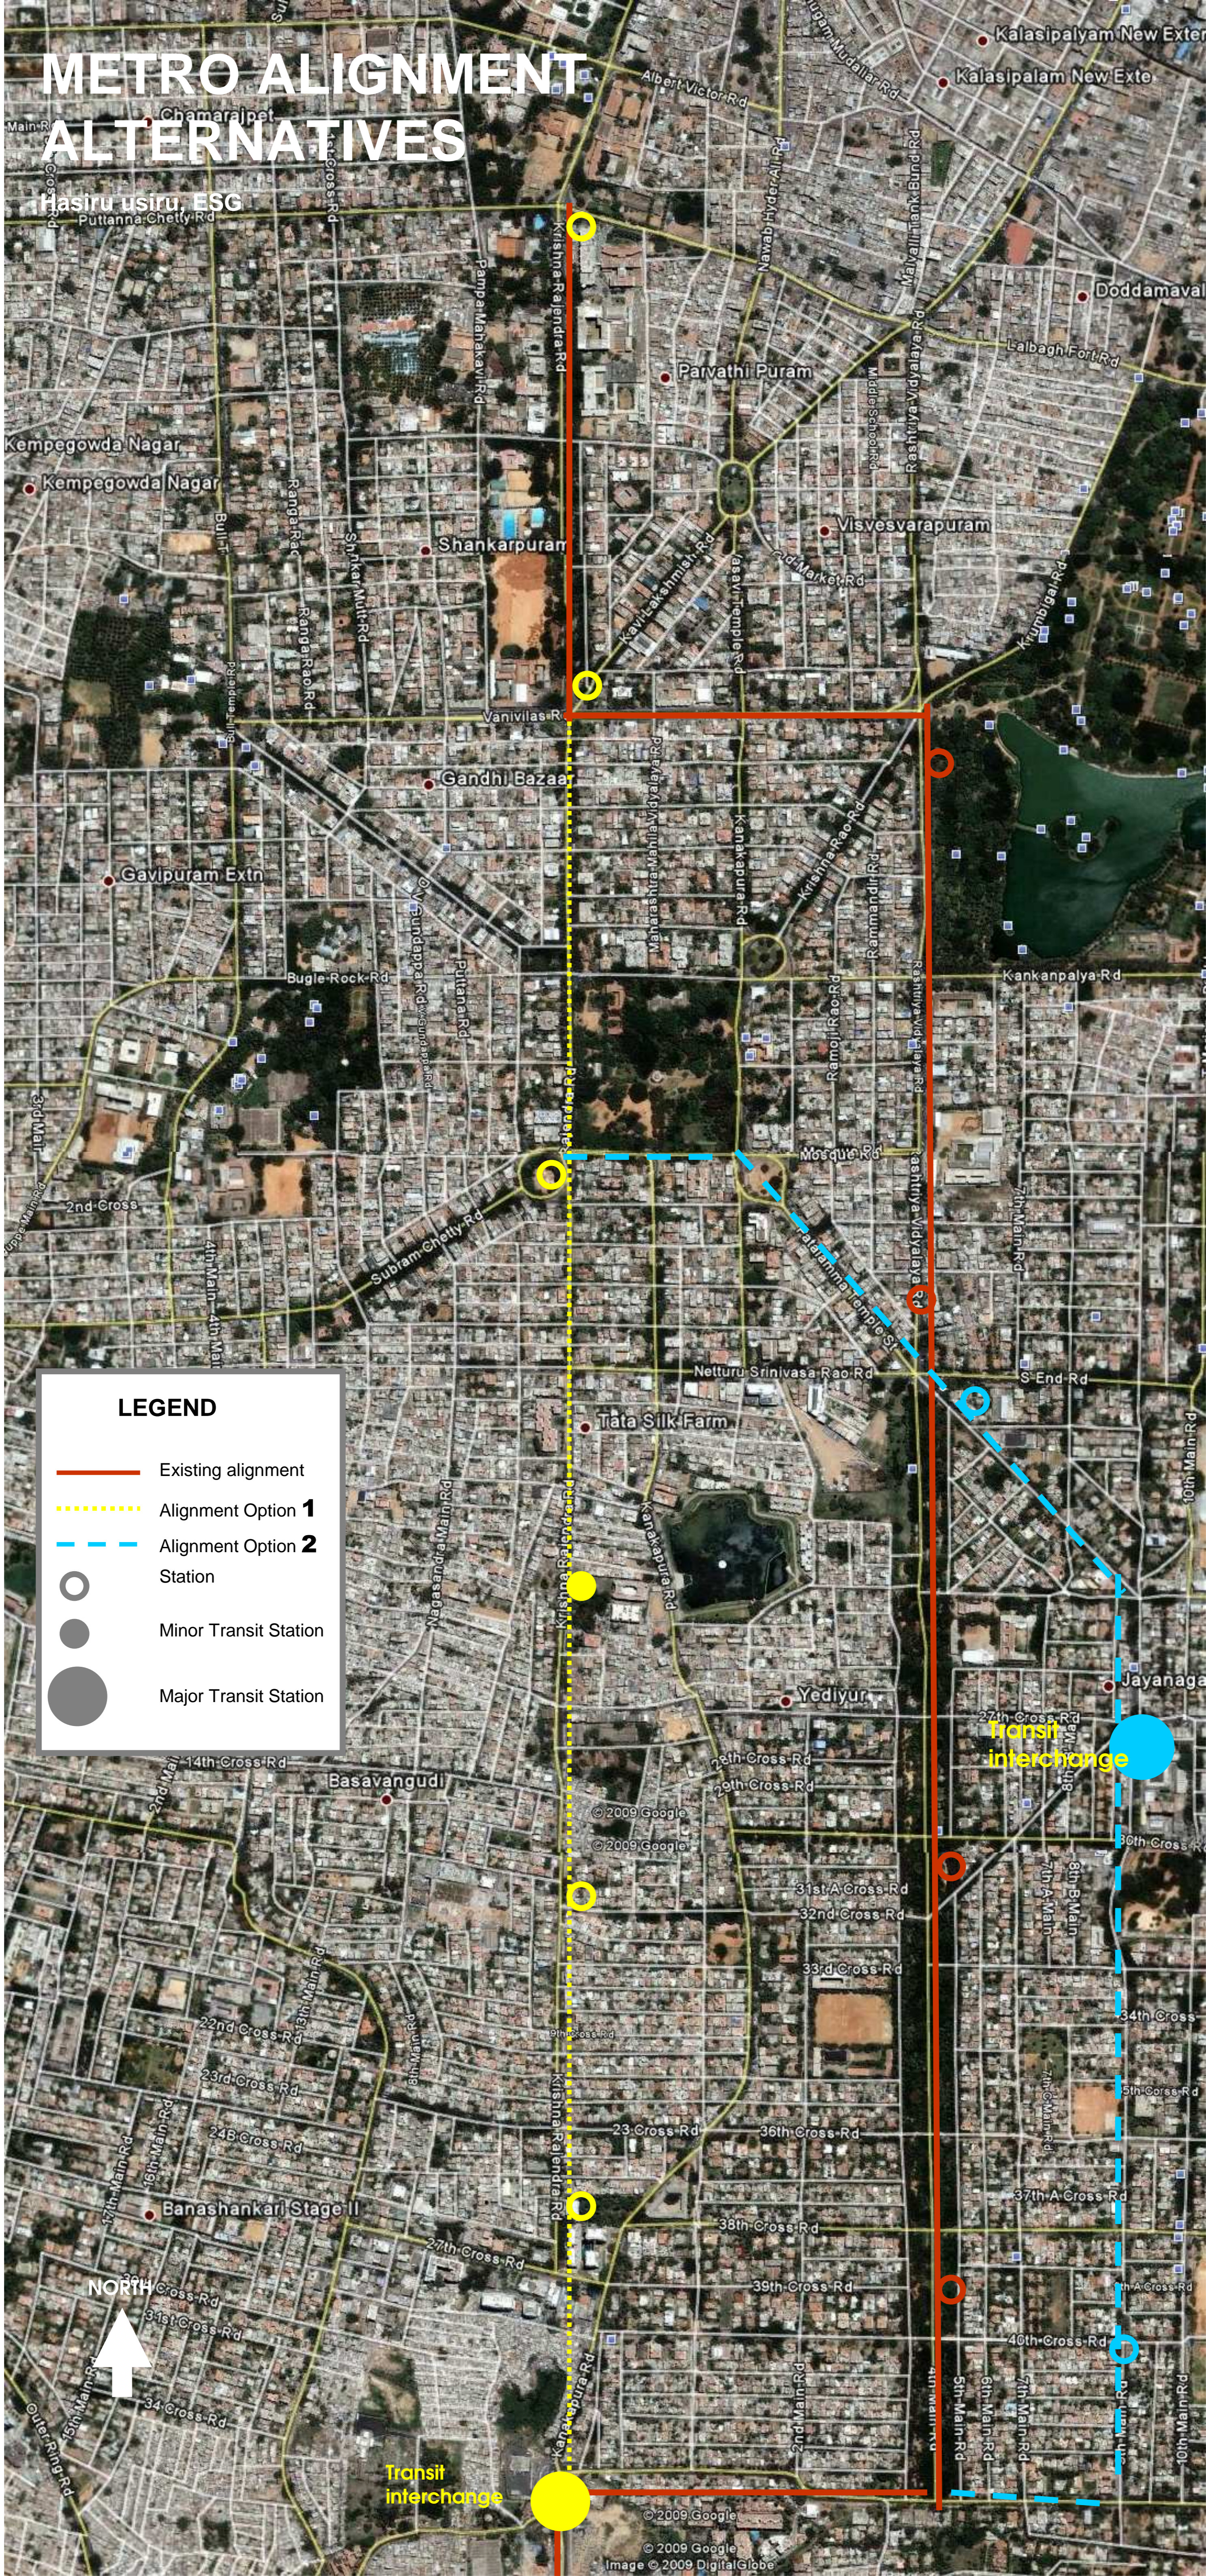

METRO ALIGNMENT ALTERNATIVES

LEGEND

- Existing alignment
- - - Alignment Option 1
- - - Alignment Option 2
- Station
- Minor Transit Station
- Major Transit Station

Transit interchange

Transit interchange